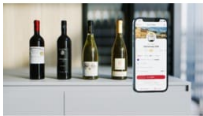

True Multi-Temp™ Climate Mode (or Single-Zone)

Flexibility to store all your varietals at ideal serving temperatures in Multi-Temp mode OR to cellar your wines at a single temperature in Single-Zone mode. In Multi-Temp mode, the cabinet generates a gradient of temperatures from top-to-bottom, allowing you to store different wine styles and varietals at their perfect serving

Versatile wine cabinet that can be set as a single zone for cellaring both reds and whites or as multi-temp for serving different styles/varietals at perfect drinking temperatures.

Product Benefits & Features

Access to OENO Virtual Cellar Management App

OENO By Vintec is your virtual cellar management tool and personal sommelier, powered by Vivino. It allows wine lovers to keep track of their collection effortlessly, access expert recommendations created by a team of sommeliers, and restock wines. Our partnership with Vivino enables OENO users to

- Warning sound and display on screen alert
- Humidity recycling system
- Security lock
- Energy Efficient R600a Gas
- Winter function for cold climates

Unique Vintec Flexible Shelving with "Hospitality Mode"

Vintec Flexible Shelving offers you the possibility to store bottles horizontally and neck-to-neck, thanks to specially designed grooves, OR to store bottles upright in "Hospitality Mode" thanks its flat surface for greater visibility and accessibility. You can also easily remove and reposition

Elegant Scandinavian Design

Vintec Tall Cabinets are made and designed in Denmark. The signature design incorporates no protruding handles, borderless black glass door, natural Beechwood shelves, and diffused LED lighting throughout.

Peace of Mind with The Vintec 5 Pillars Of Wine Storage